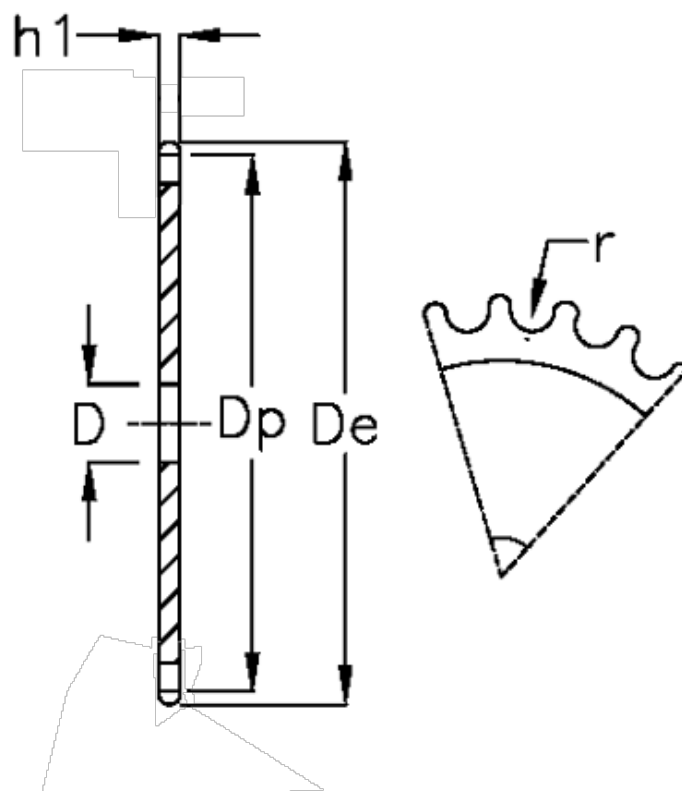

Article number: 616021002022

Description: Plate wheel 05 B-1 Z=22 simplex

## Measures

|                 |              |
|-----------------|--------------|
| C               | = 1          |
| D               | = 8          |
| De              | = 59.5       |
| Dp              | = 56.21      |
| For chain size  | = 8 x 3,0 mm |
| For chain type  | = 05 B-1     |
| h1              | = 2.8        |
| Number of teeth | = 22         |